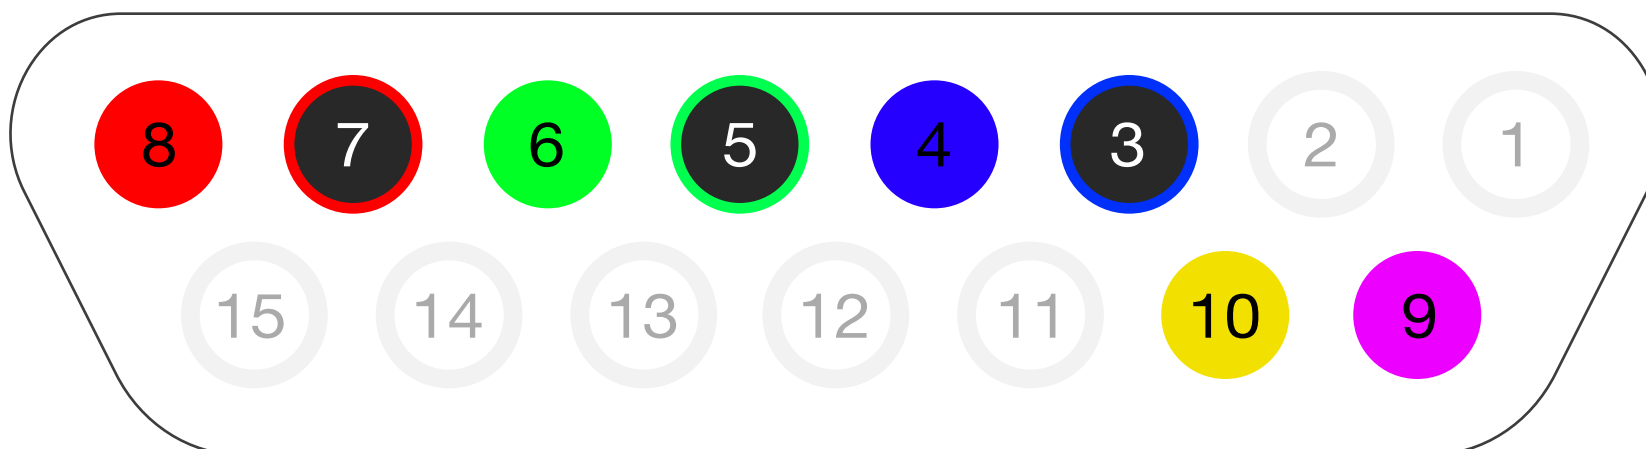

NEC PC-KB854

Video Cable Pinout

Monitor Video Cable (Cable connector end)

1	NC	9	Vertical Sync
2	NC	10	Horizontal Sync
3	Blue Ground	11	NC
4	Blue	12	NC
5	Green Ground	13	NC
6	Green	14	NC
7	Red Ground	15	NC
8	Red		